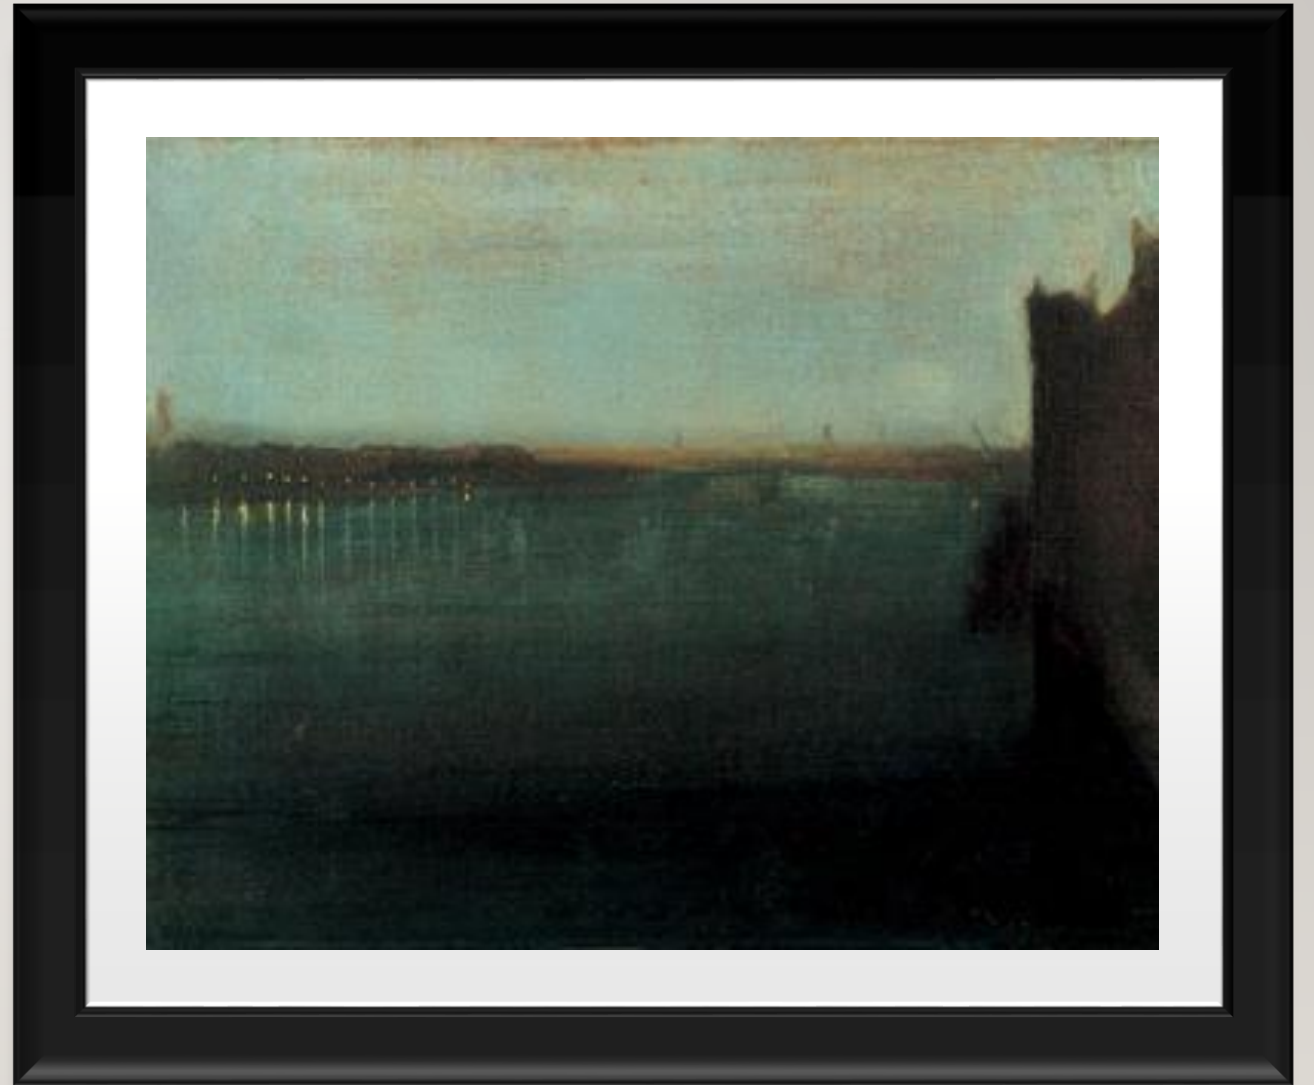

# WHAT IS TONALISM?

---

- EMERGED FROM THE 1880s
- Best described as a painting with a colored mist or atmosphere
- This was the Landscape era

## Impressionist movement (1870-1880s)

- Louis Leroy started it with *Sunrise* (1873)
- Spontaneous plein-air manner of landscape painting
- Goal was to be the exact representation of light